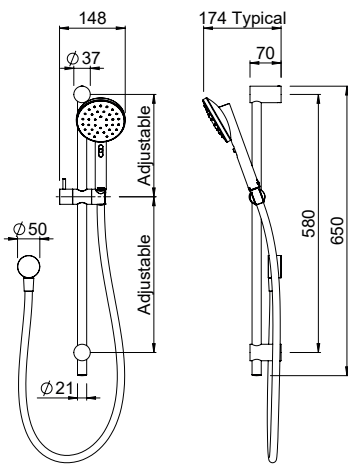

### MINIMALIST MK2 RAIL SHOWER

VJet® puts the shower experience in your control. Two waterways converge in a chamber behind each nozzle to create a spinning vortex that seamlessly changes speed as you adjust the slider. Resulting in a smooth transition from a firm invigorating spray, to a gentle spray, and everything in between - uniquely tailored by you.

**CONSTRUCTION:** Chrome-plated rail  
**CLASSIFICATION:** Suitable for mains/high pressure only  
**INLET CONNECTIONS:** 1/2" BSP female  
**OUTLET CONNECTION:** N/A  
**WORKING PRESSURES:** 150 - 500kPa  
**DIMENSIONS FOR FITTING:** 520 - 620mm (Adjustable bottom pillar)  
**OPERATING TEMPERATURE:** 5°C - 65°C  
**WATER FLOW RATE:** approx 7.5 L/min

- VJet® technology delivers variable spray at your control, from a firm invigorating spray to relaxing and everything in between
- 110mm face plate offering a wide coverage spray
- 650mm round rail
- 1 x adjustable pillar for easy retrofit installation
- Easy slide rail height adjustment
- Satin lux twist free hose - 1.5m in length
- New Zealand designed and engineered
- Available in Chrome, Matte Black, PVD Brushed Nickel
- Complete the look with matching Minimalist MK2 tapware
- 4 star WELS rated on mains pressure (7.5 L/min)